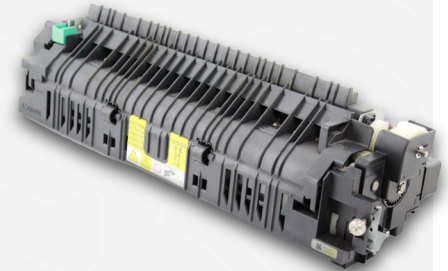

OEM: GPR-61

NATT: 01071132.3.4.5

CANON

CMYK TONER

CMYK TONER

**YOUR PARTNER,
NOT JUST A SUPPLIER.**

MODELS:
IRADXC5840,
IRADXC5850,
IRADXC5860,
IRADXC5870

CANON BRAND SPOTLIGHT

TONER

BLACK GPR-57 TONER

NATT: 01071089
OEM: 0473C003
MODELS: IRA 4525, 4535, 4545, 4551, IRA DX4725, 4735, 4745, 4751

WASTE TONER

WASTE TONER BOTTLE

NATT: 01055023
OEM: FM1-A606-040, WT202
MODELS: IRA 2725i, 3822i, 5735, 3530, IRA DX4825i, 3730, 3835, 3325, IRA DXC3730, 6860i, C3525, IRC3025 & MANY MORE!

DRUMS

GPR-55 DRUM UNIT REMANUFACTURED

NATT: 01069056
OEM: 0488C003BA
MODELS: IRA C5535, 5540, 5550, 5560, IRA CDXC5735, 5740, 5750, 5760, IRA DX6000

FUSER UNIT

NATT: 01044000
OEM: FM1-J020-000, FM1-J023-010
MODELS: IRA DX4725, 4735, 4745, 4751, IRA 4525, 4535, 4545, 4551

ROLLER

FEED ROLLER

NATT: 01012181
OEM: FL4-0763-000
MODELS: ICMF820CDN, IRA C250, 255, 256, 3325, 5540, 5550, 5560, IRA DXC5840, 5850, 5860, 5870, CASSETTE FEEDING UNIT-AE1, AG1, & MANY MORE!

FUSER ROLLER